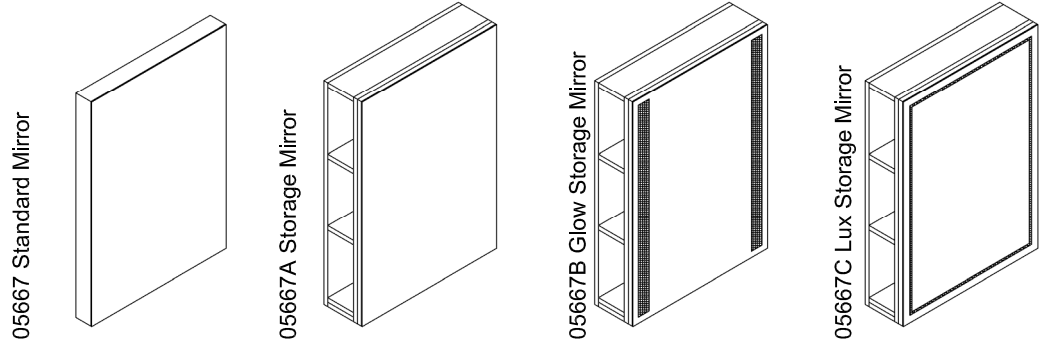

## Oasis Modular Island Unit

05667 / 05667A / 05667B / 05667C x 3

Edition 3-2020

A = Laminate  
 B = Laminate  
 C = Laminate  
 Choice of REM laminates

05667 - Oasis Modular Wall Standard Mirror  
 05667A - Oasis Modular Wall Storage Mirror  
 05667B - Oasis Modular Wall Glow Storage Mirror  
 05667C - Oasis Modular Wall Lux Storage Mirror

Optional extras must be clearly detailed at time of order:

D1 - Integral Holster RHS (05668)

or

E1 - Large Holster RHS (05823)

F1 - Small Holster RHS (05812)

G1 - Leg Socket Chrome (05852)

J1 - Footrest (05664)