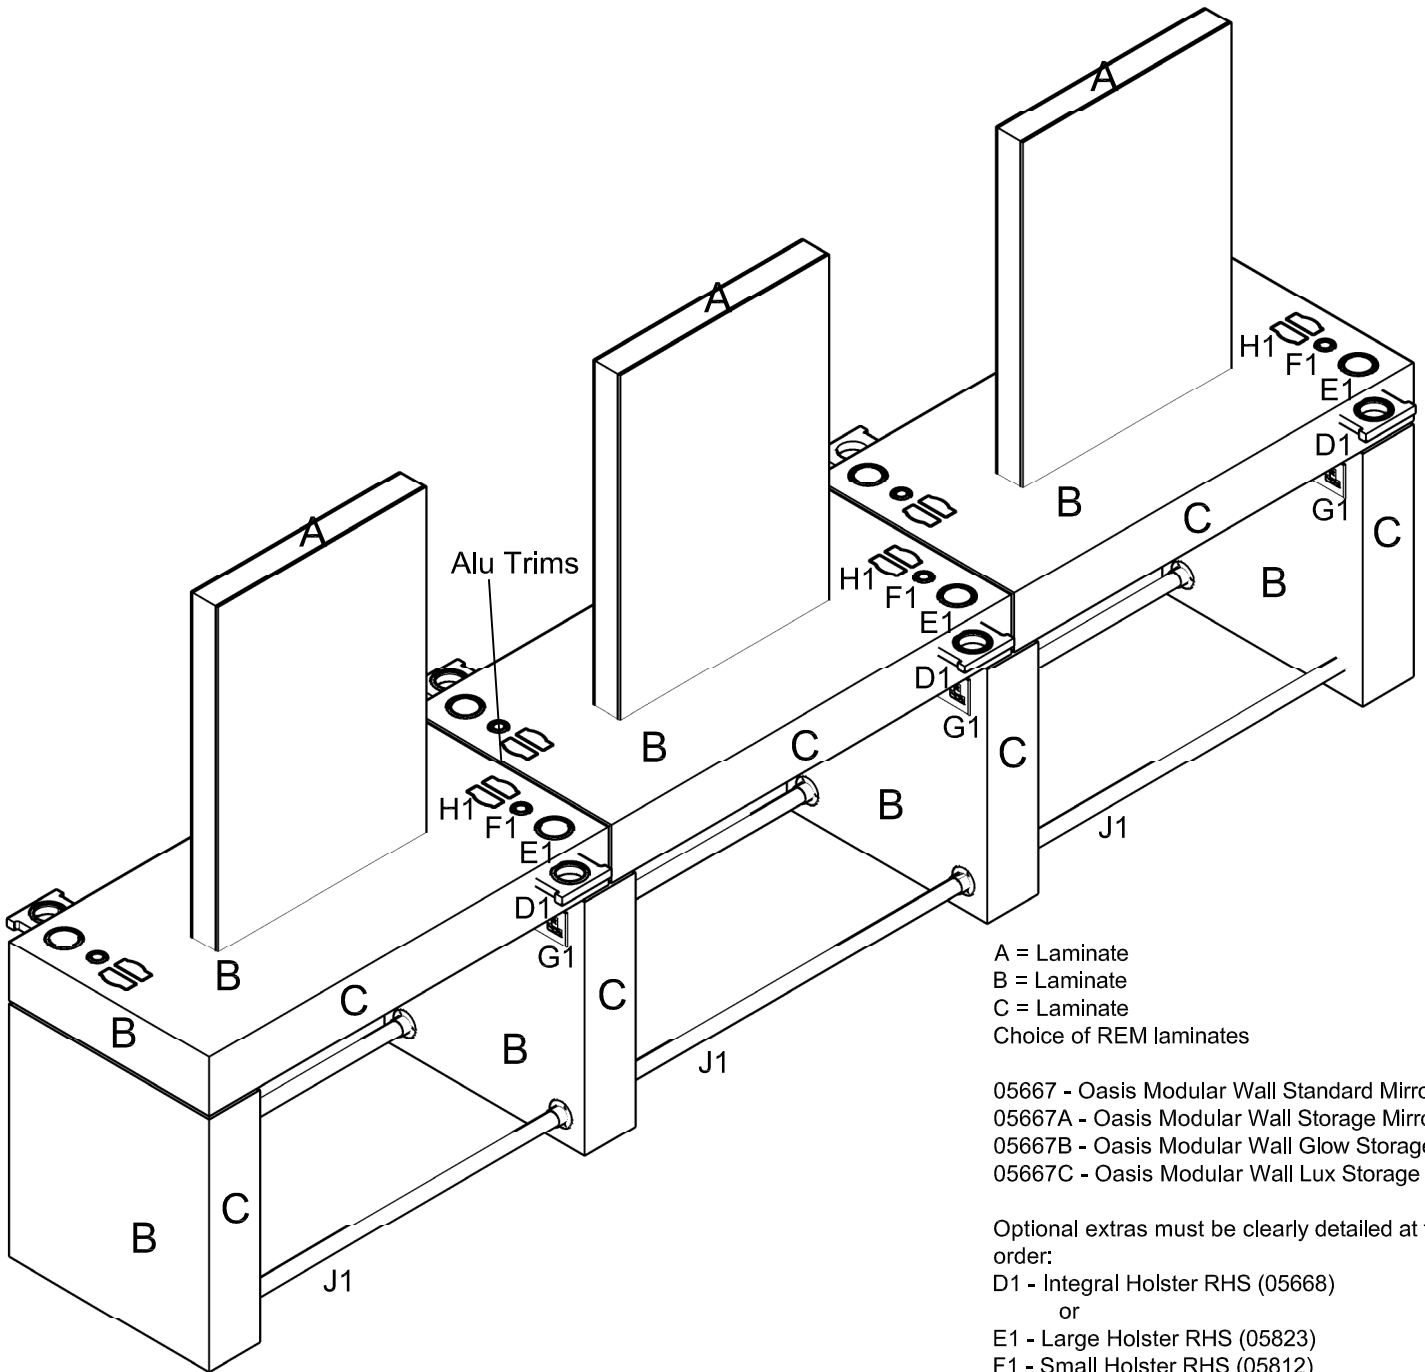

## Oasis Modular Island Unit

05667 / 05667A / 05667B / 05667C x 3

Edition 3-2020

A = Laminate  
 B = Laminate  
 C = Laminate  
 Choice of REM laminates

05667 - Oasis Modular Wall Standard Mirror  
 05667A - Oasis Modular Wall Storage Mirror  
 05667B - Oasis Modular Wall Glow Storage Mirror  
 05667C - Oasis Modular Wall Lux Storage Mirror

Optional extras must be clearly detailed at time of order:

D1 - Integral Holster RHS (05668)

or

E1 - Large Holster RHS (05823)

F1 - Small Holster RHS (05812)

G1 - Leg Socket Chrome (05852)

J1 - Footrest (05664)

H1 - Polycarbonate Straightener Holster (05811)