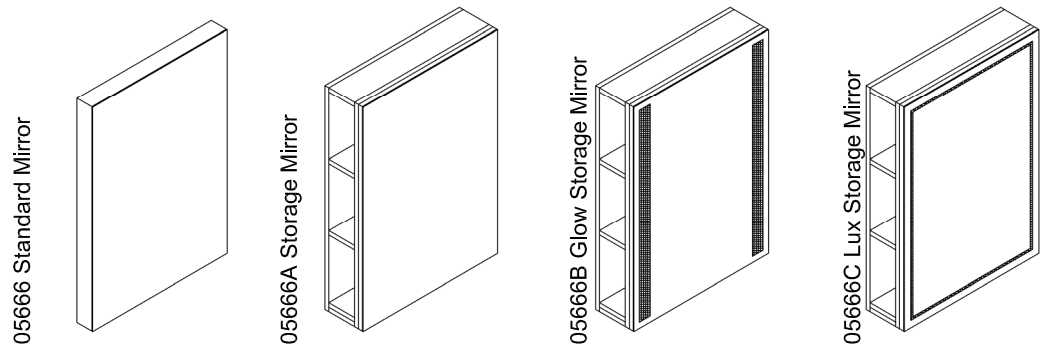

Oasis Modular Styling Unit

05666 / 05666A / 05666B / 05666C x 2

Edition 3-2020

A = Laminate
 B = Laminate
 C = Laminate
 Choice of REM laminates

05666 - Oasis Modular Wall Standard Mirror
 05666A - Oasis Modular Wall Storage Mirror
 05666B - Oasis Modular Wall Glow Storage Mirror
 05666C - Oasis Modular Wall Lux Storage Mirror

Optional extras must be clearly detailed at time of order:

D1 - Integral Holster RHS (05668)

or

E1 - Large Holster RHS (05823)

F1 - Small Holster RHS (05812)

G1 - Leg Socket Chrome (05852)

J1 - Footrest (05664)