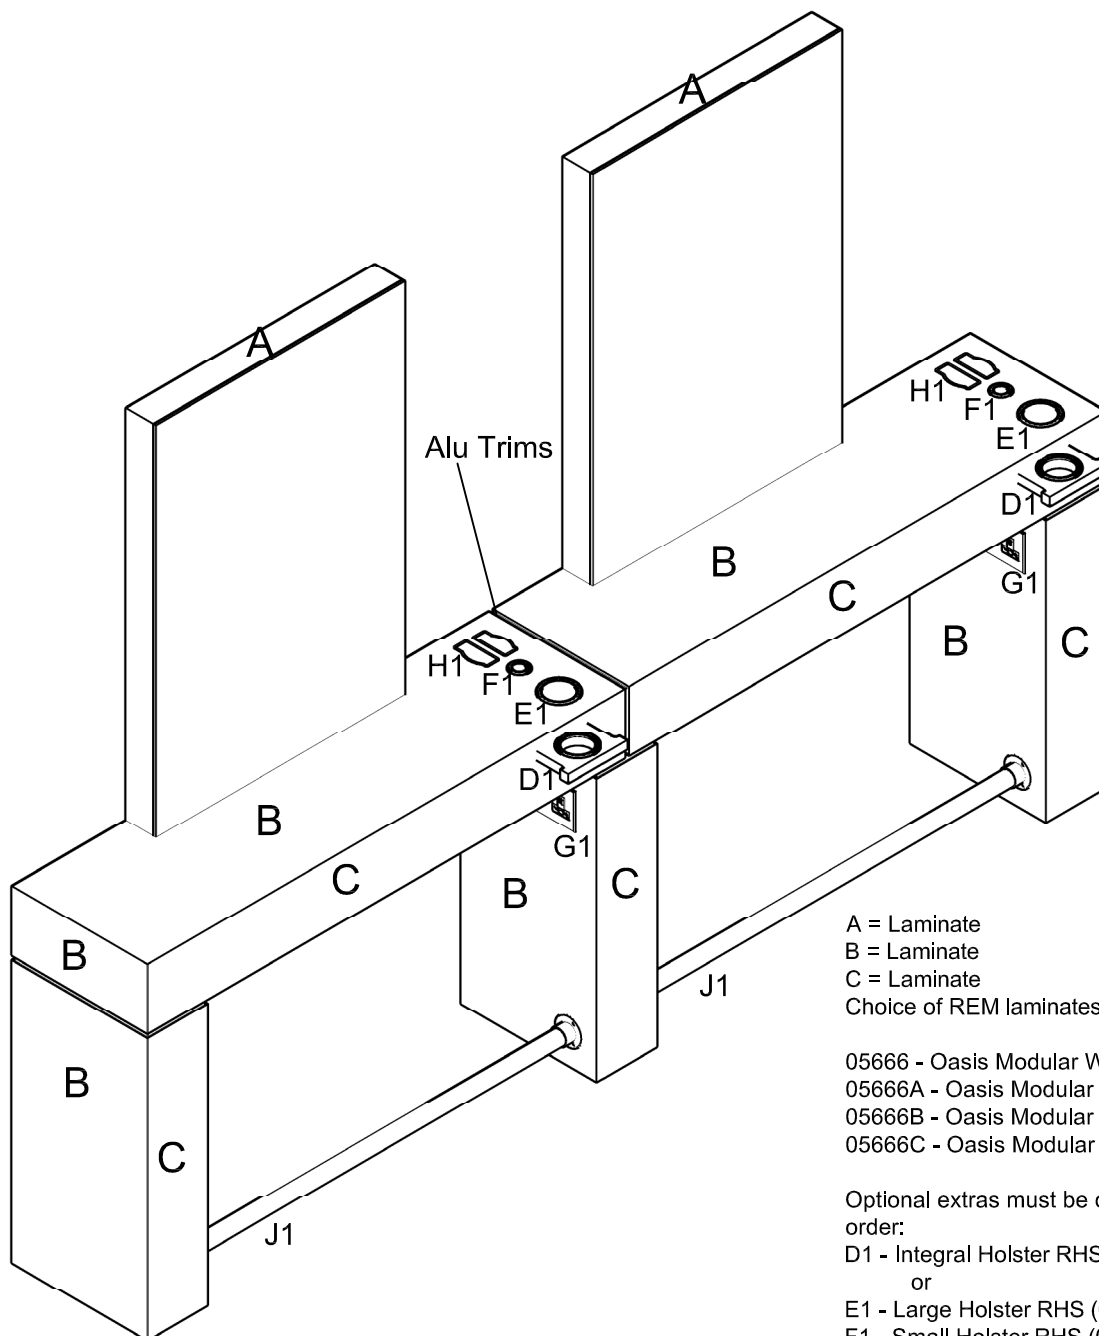

Oasis Modular Styling Unit

05666 / 05666A / 05666B / 05666C x 2

Edition 3-2020

A = Laminate
 B = Laminate
 C = Laminate
 Choice of REM laminates

05666 - Oasis Modular Wall Standard Mirror
 05666A - Oasis Modular Wall Storage Mirror
 05666B - Oasis Modular Wall Glow Storage Mirror
 05666C - Oasis Modular Wall Lux Storage Mirror

Optional extras must be clearly detailed at time of order:

D1 - Integral Holster RHS (05668)

or

E1 - Large Holster RHS (05823)

F1 - Small Holster RHS (05812)

G1 - Leg Socket Chrome (05852)

J1 - Footrest (05664)

H1 - Polycarbonate Straightener Holster (05811)