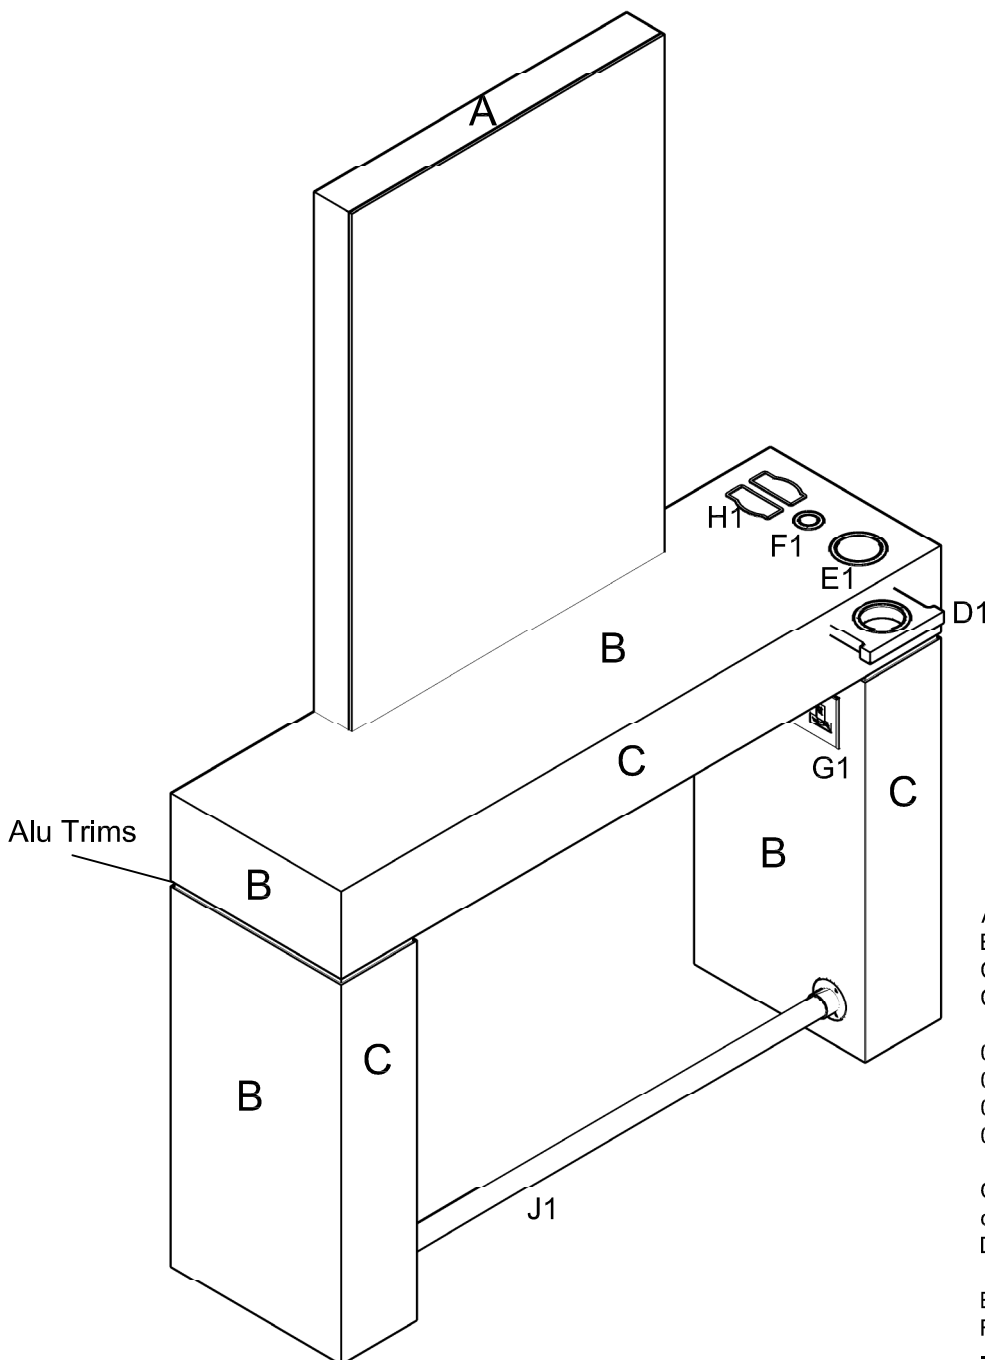

Oasis Modular Styling Unit
 05666 / 05666A / 05666B / 05666C
 Edition 3-2020

A = Laminate
 B = Laminate
 C = Laminate
 Choice of REM laminates

05666 - Oasis Modular Wall Standard Mirror
 05666A - Oasis Modular Wall Storage Mirror
 05666B - Oasis Modular Wall Glow Storage Mirror
 05666C - Oasis Modular Wall Lux Storage Mirror

Optional extras must be clearly detailed at time of order:

D1 - Integral Holster RHS (05668)

or

E1 - Large Holster RHS (05823)

F1 - Small Holster RHS (05812)

G1 - Leg Socket Chrome (05852)

J1 - Footrest (05664)